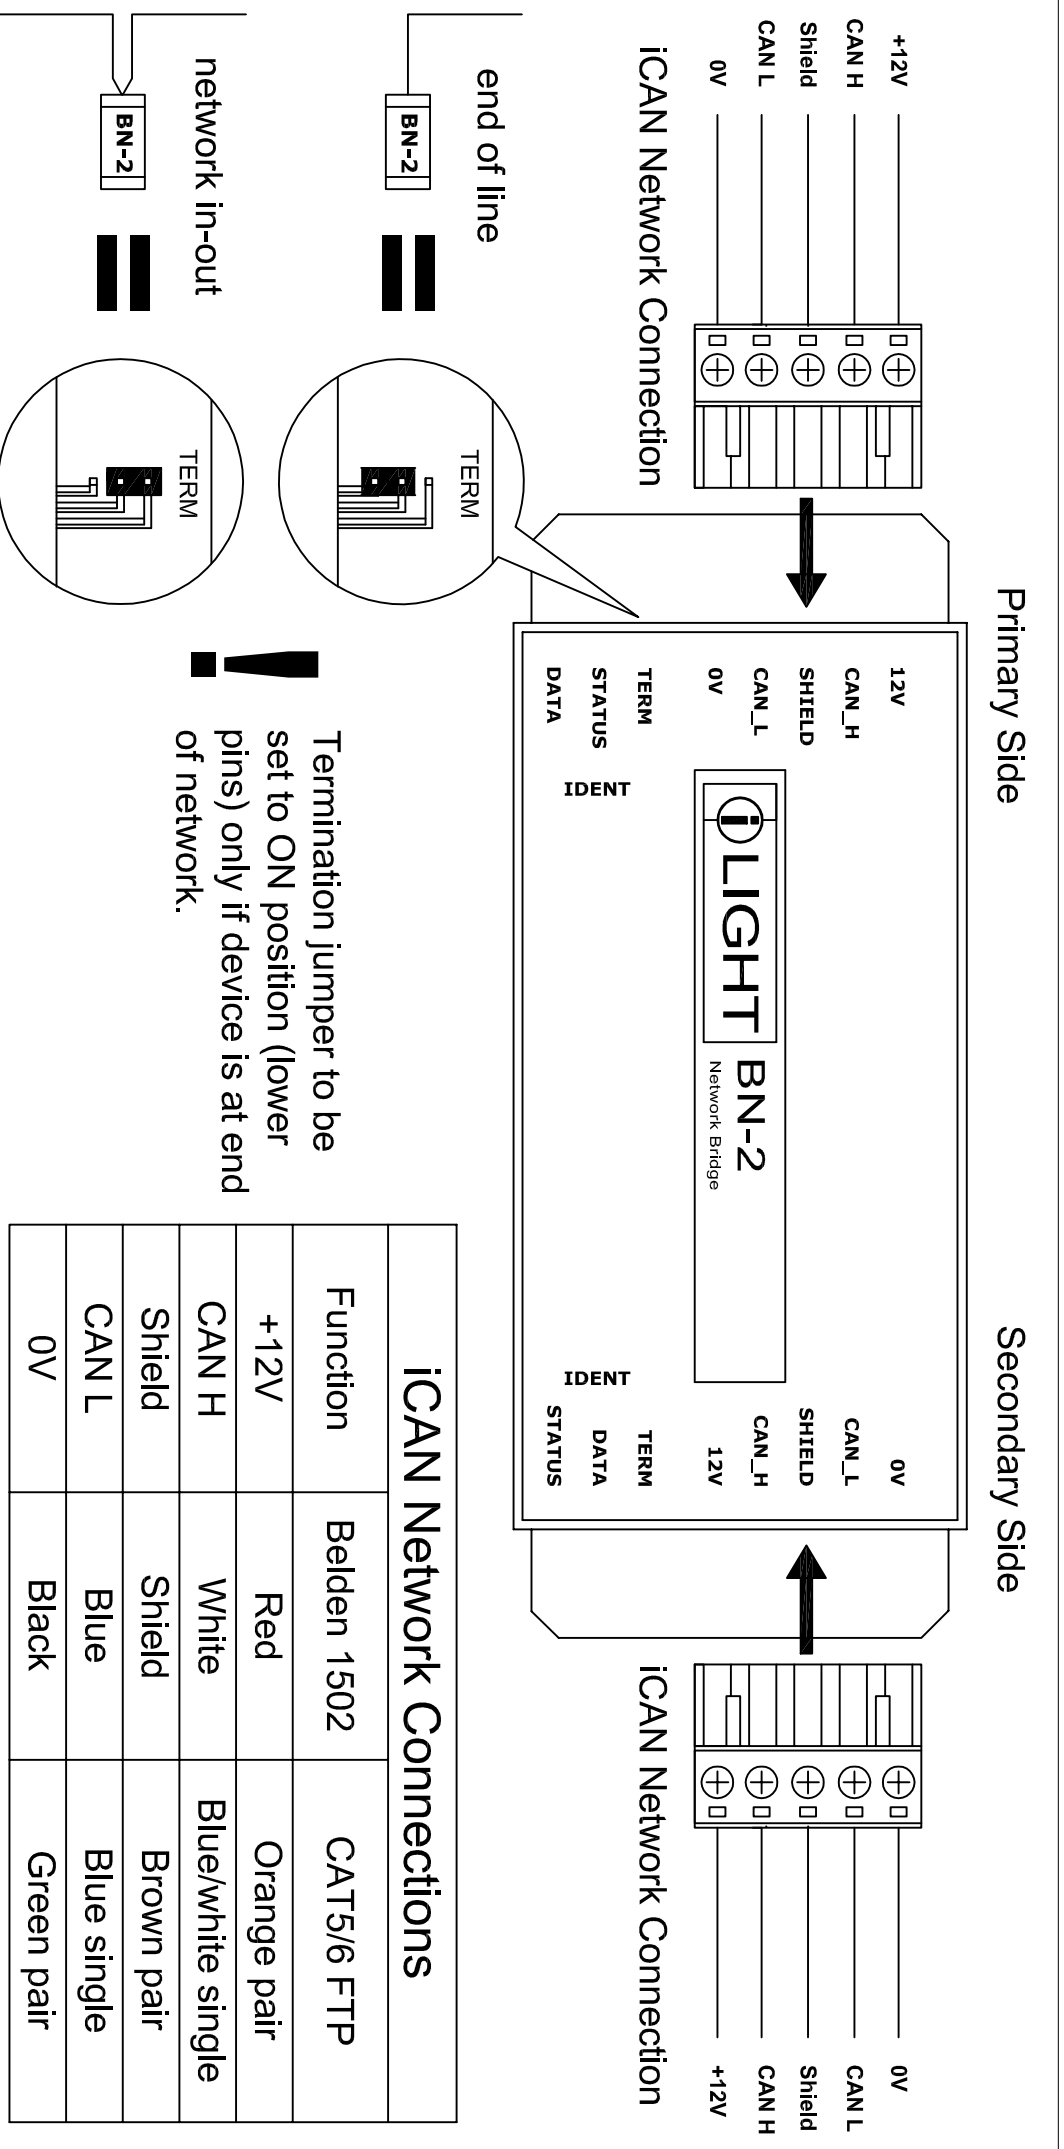

# BN-2 Network Bridge / Repeater Node Wiring Diagram

v6 04/12/17

iLight series

### Drawing for illustrative purposes only

Items depicted may not be to scale. Information provided through these drawings may be subject to alteration without prior notice. A digital copy of this drawing can be found at the iLight Technical Support website: [www.ilight.info](http://www.ilight.info)